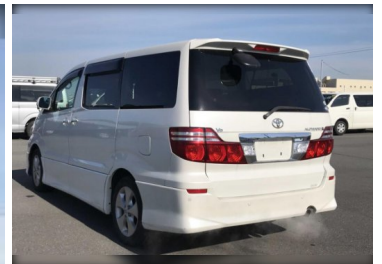

SUSSEX CAR CENTRE LIMITED

2007 Toyota Alphard MS 3L V6

£8,495

Engine: PETROL
Body: MPV
Gearbox: Automatic
Capacity: 2990cc
Colour:
Mileage: 60,000
Sussex Car Centre Ltd

East Sussex,

CODE 6740 - YEAR 2007 - 3L V6 MS MODEL - LOVELY DARK WOOD STEREO SURROUND - DOOR TRIMS AND HALF STEERING WHEEL - DARK INTERIOR SEATS - DUAL POWER SLIDE DOOR - FRONT AND REAR PARKING SENSORS - PEARL CUT ALLOY WHEELS - ROOM LIGHTING - SHOCK ADJUSTMENT - THIS CAR WILL ARRIVE EALY MAY - SECURE TODAY FOR ONLY £100.00 **PLEASE BEAR IN MIND THE PHOTOS ARE OF THE CAR IN ITS RAW STATE IN JAPAN** THE ADVERTISED PRICE IS THE FINAL PRICE AND INCLUDES : 24 MONTHS WARRANTY - 36 MONTHS ON FREEDS AND CUBES *BITMA CERTIFICATE *12 MONTHS CLEAN MOT (ANY ADVISORIES TAKEN CARE OF) * REGISTRATION WITH THE DVLA *FULL VALET *UNDER SEAL *OIL SERVICE * (IF APPLICABLE) CAMBELT CHANGE IF 3L V6 ALPHARD *UK MPH LOCKWOOD SPEEDO