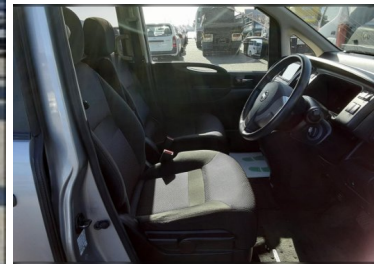

2009 Nissan Serena HIGHWAY STAR GRADE 4

£7,495

Engine: PETROL
Body: MPV
Gearbox: Automatic
Capacity: 1990cc
Colour:
Mileage: 56,000
Sussex Car Centre Ltd

East Sussex,

CODE 3896 - GRADE 4 - POWER SLIDE DOOR POSSIBLY TWO - REAR CAMERA - ALLOY WHEELS - ROOF MOUNTED SCREEN FOR DVDS (WE CANT GURATEE THIS WORKS BUT IF IT DOES IT IS A MASSIVE BONUS) THIS CAR WILL ARRIVE END APRIL 22 - SECURE TODAY FOR ONLY £100.00 **PLEASE BEAR IN MIND THE PHOTOS ARE OF THE CAR IN ITS RAW STATE IN JAPAN** THE ADVERTISED PRICE IS THE FINAL PRICE AND INCLUDES : 24 MONTHS WARRANTY - 36 MONTHS ON FREEDS AND CUBES *BITMA CERTIFICATE *12 MONTHS CLEAN MOT (ANY ADVISORIES TAKEN CARE OF) * REGISTRATION WITH THE DVLA *FULL VALET *UNDER SEAL *OIL SERVICE * (IF APPLICABLE) CAMBELT CHANGE IF 3L V6 ALPHARD *UK MPH LOCKWOOD SPEEDO