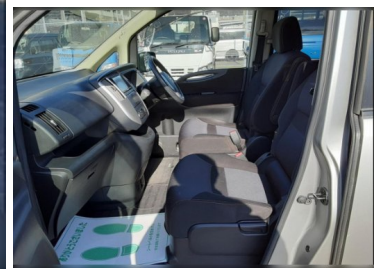

2009 Nissan Serena HIGHWAY STAR GRADE 4

£7,495

Engine: PETROL
Body: MPV
Gearbox: Automatic
Capacity: 1990cc
Colour:
Mileage: 56,000
Sussex Car Centre Ltd

East Sussex,

CODE 3896 - GRADE 4 - POWER SLIDE DOOR POSSIBLY TWO - REAR CAMERA - ALLOY WHEELS - ROOF MOUNTED SCREEN FOR DVDS (WE CANT GURATEE THIS WORKS BUT IF IT DOES IT IS A MASSIVE BONUS) THIS CAR WILL ARRIVE END APRIL 22 - SECURE TODAY FOR ONLY £100.00 **PLEASE BEAR IN MIND THE PHOTOS ARE OF THE CAR IN ITS RAW STATE IN JAPAN** THE ADVERTISED PRICE IS THE FINAL PRICE AND INCLUDES : 24 MONTHS WARRANTY - 36 MONTHS ON FREEDS AND CUBES *BITMA CERTIFICATE *12 MONTHS CLEAN MOT (ANY ADVISORIES TAKEN CARE OF) * REGISTRATION WITH THE DVLA *FULL VALET *UNDER SEAL *OIL SERVICE * (IF APPLICABLE) CAMBELT CHANGE IF 3L V6 ALPHARD *UK MPH LOCKWOOD SPEEDO