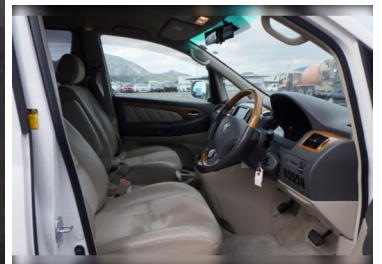

SUSSEX CAR CENTRE LIMITED

2006 Toyota Alphard 3L V6 MS PLATINUM SELECTION

£8,995

Engine: PETROL
Body: MPV
Gearbox: Automatic
Capacity: 2990cc
Colour:
Mileage: 47,000
Sussex Car Centre Ltd

East Sussex,

CODE 4205 - 3L V6 MS PLATINUM SELECTION - HALF LEATHER - DUAL POWER DOORS - WOOD TRIM STEREO SURROUND DOOR TRIMS AND HALF STEERING WHEEL - REAR CAMERA - THIS CAR WILL ARRIVE MID APRIL - SECURE THIS TODAY FOR £100.00 **PLEASE BEAR IN MIND THE PHOTOS ARE OF THE CAR IN ITS RAW STATE IN JAPAN** THE ADVERTISED PRICE IS THE FINAL PRICE AND INCLUDES : 24 MONTHS WARRANTY - 36 MONTHS ON FREEDS AND CUBES *BITMA CERTIFICATE *12 MONTHS CLEAN MOT (ANY ADVISORIES TAKEN CARE OF) * REGISTRATION WITH THE DVLA *FULL VALET *UNDER SEAL *OIL SERVICE * (IF APPLICABLE) CAMBELT CHANGE IF 3L V6 ALPHARD *UK MPH LOCKWOOD SPEEDO