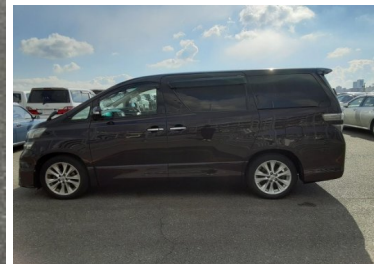

SUSSEX CAR CENTRE LIMITED

2009 Toyota Velfire 3.5Z - STUNNING COLOUR

£12,995

Engine: PETROL
Body: MPV
Gearbox: Automatic
Capacity: 3450cc
Colour:
Mileage: 62,000

Sussex Car Centre Ltd

East Sussex,

CODE 2157 - WOW 3.5 V6 - STUNNING COLOUR - CHERRY WOOD STEREO SURROUND - DOOR TRIMS AND HALF STEERING WHEEL - REAR CAMERA - PARK ASSIST - SKID CONTROL - ROOM LIGHTING - DUAL POWER DOOR - DOUBLE SUNROOF - KEYLESS START - THIS CAR HAS HAD LEATHER LOOK SEAT COVERS FITTED WHICH WILL BE REMOVED IF WANTED. THIS CAR WILL ARRIVE MID APRIL 22 - SECURE TODAY FOR ONLY £100.00 **PLEASE BEAR IN MIND THE PHOTOS ARE OF THE CAR IN ITS RAW STATE IN JAPAN** THE ADVERTISED PRICE IS THE FINAL PRICE AND INCLUDES : 24 MONTHS WARRANTY - 36 MONTHS ON FREEDS AND CUBES *BITMA CERTIFICATE *12 MONTHS CLEAN MOT (ANY ADVISORIES TAKEN CARE OF) * REGISTRATION WITH THE DVLA *FULL VALET *UNDER SEAL *OIL SERVICE * (IF APPLICABLE) CAMBELT CHANGE IF 3L V6 ALPHARD *UK MPH LOCKWOOD SPEEDO