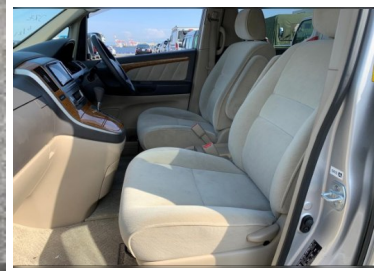

Engine: PETROL
Body: MPV
Gearbox: Automatic
Capacity: 2360cc
Colour:
Mileage: 52,000
Sussex Car Centre Ltd

East Sussex,

LOVELY CAR GOOD MILES - DUAL POWER DOOR - REAR CAMERA - ROOM LIGHTING - WOOD STEREO SURROUND AND DOOR TRIMS - 8 SEATER. THIS CAR IS HERE NOW IN THE UK - SECURE FOR A SMALL DEPOSIT £100.00 PLEASE BEAR IN MIND THE PHOTOS OF THIS CAR ARE IN ITS COMPLETE RAW STATE IN JAPAN. THE ADVERTISED PRICE IS THE FINAL PRICE AND INCLUDES 12 MONTHS MOT, REGISTRATION WITH THE DVLA, FULL VALET INC HEADLIGHTS, UNDER SEAL, OIL SERVICE (IF APPLICABLE) CAMBELT (IF 3L V6) UK MPH SPEEDO AND 12 MONTHS WARRANTY. ALL CARS COME WITH BITMA CERTIFICATES AND PROOF OF AUCTION GRADE IF WANTED. CODE 9394

Call:01273 569 082 | www.sussexcarcentre.co.uk