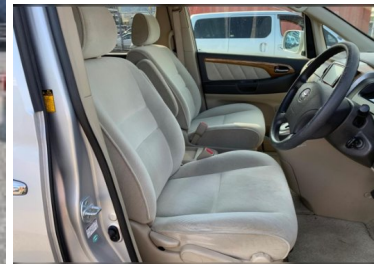

Engine: PETROL
Body: MPV
Gearbox: Automatic
Capacity: 2360cc
Colour:
Mileage: 52,000
Sussex Car Centre Ltd

East Sussex,

LOVELY CAR GOOD MILES - DUAL POWER DOOR - REAR CAMERA - ROOM LIGHTING - WOOD STEREO SURROUND AND DOOR TRIMS - 8 SEATER. THIS CAR IS HERE NOW IN THE UK - SECURE FOR A SMALL DEPOSIT £100.00 PLEASE BEAR IN MIND THE PHOTOS OF THIS CAR ARE IN ITS COMPLETE RAW STATE IN JAPAN. THE ADVERTISED PRICE IS THE FINAL PRICE AND INCLUDES 12 MONTHS MOT, REGISTRATION WITH THE DVLA, FULL VALET INC HEADLIGHTS, UNDER SEAL, OIL SERVICE (IF APPLICABLE) CAMBELT (IF 3L V6) UK MPH SPEEDO AND 12 MONTHS WARRANTY. ALL CARS COME WITH BITMA CERTIFICATES AND PROOF OF AUCTION GRADE IF WANTED. CODE 9394

Call:01273 569 082 | www.sussexcarcentre.co.uk