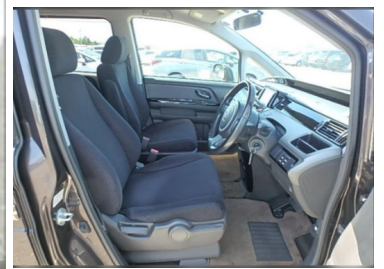

**SUSSEX CAR CENTRE LIMITED**

**2007 Honda StepWGN GLS PACKAGE - WOW LOW MILES**

**£7,995**

**Engine:** PETROL  
**Body:** MPV  
**Gearbox:** Automatic  
**Capacity:** 1990cc  
**Colour:**  
**Mileage:** 32,000

**Sussex Car Centre Ltd**

East Sussex,

WOW VERY LOW MILEAGE - DUAL POWER SLIDE DOORS - REAR CAMERA - GRADE 4.5 B THE BEST YOU CAN GET. THIS CAR IS IN THE UK NOW - SECURE TODAY WITH £100.00 DEPOSIT PLEASE BEAR IN MIND THE PHOTOS OF THIS CAR ARE IN ITS COMPLETE RAW STATE IN JAPAN. THE ADVERTISED PRICE IS THE FINAL PRICE AND INCLUDES 12 MONTHS MOT, REGISTRATION WITH THE DVLA, FULL VALET INC HEADLIGHTS, UNDER SEAL, OIL SERVICE (IF APPLICABLE) CAMBELT (IF 3L V6) UK MPH SPEEDO AND 12 MONTHS WARRANTY. ALL CARS COME WITH BITMA CERTIFICATES AND PROOF OF AUCTION GRADE IF WANTED. CODE 716