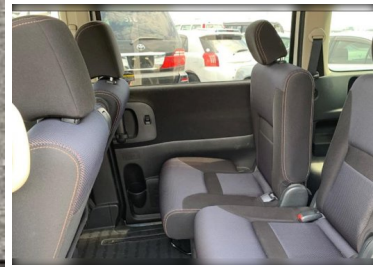

**SUSSEX CAR CENTRE LIMITED**

**2010 Nissan Serena HIGHWAY STAR V AERO SELECTION**

**£6,995**

**Engine:** PETROL  
**Body:** MPV  
**Gearbox:** Automatic  
**Capacity:** 1990cc  
**Colour:**  
**Mileage:** 62,000  
**Sussex Car Centre Ltd**