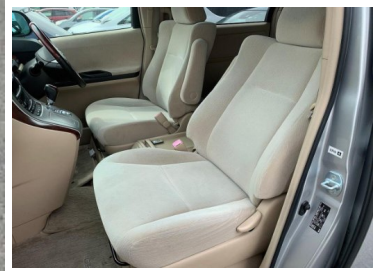

**SUSSEX CAR CENTRE LIMITED**

**2008 Toyota Alphard NEW SHAPE 240X**

**£8,995**

**Engine:** PETROL  
**Body:** MPV  
**Gearbox:** Automatic  
**Capacity:** 2360cc  
**Colour:**  
**Mileage:** 68,000  
**Sussex Car Centre Ltd**