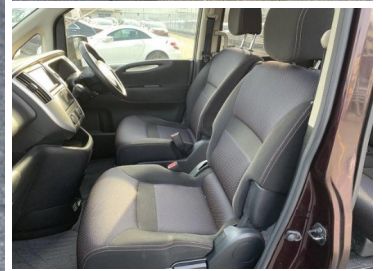

**SUSSEX CAR CENTRE LIMITED**

**2010 Nissan Serena HIGHWAY STAR V SELECTION - STUN...**

**£6,495**

**Engine:** PETROL  
**Body:** MPV  
**Gearbox:** Automatic  
**Capacity:** 2000cc  
**Colour:**  
**Mileage:** 50,000  
**Sussex Car Centre Ltd**

AC, PAS, PW, AW, AB, NAV - MIDDLE SEATS WITH TABLE  
SUPER FAMILY STAYCATION CAR CODE 416

East Sussex,

Call:01273 569 082 | [www.sussexcarcentre.co.uk](http://www.sussexcarcentre.co.uk)