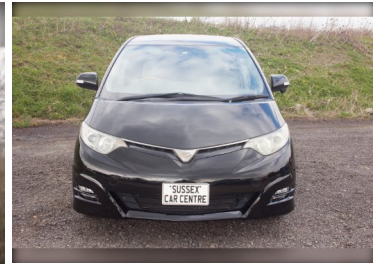

**SUSSEX CAR CENTRE LIMITED**

**2008 Toyota Estima AERAS G EDITION**

**£7,995**

**Engine:** PETROL  
**Body:** MPV  
**Gearbox:** Automatic  
**Capacity:** 2360cc  
**Colour:**  
**Mileage:** 50,000

**Sussex Car Centre Ltd**

East Sussex,

STUNNING CAR INSIDE AND OUT!! HERE NOW!!!! the car will be fully valeted, Undersealed, Speedo to MPH and touchscreen UK Radio along with Warranty. We can provide upon request more photos including the engine bay and underside of the vehicles to show how clean and totally rust free they are. CODE 207