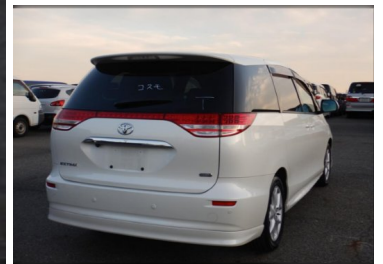

SUSSEX CAR CENTRE LIMITED

2008 Toyota Estima G EDITION

£7,995

Engine: PETROL
Body: MPV
Gearbox: Automatic
Capacity: 2360cc
Colour:
Mileage: 56,000
Sussex Car Centre Ltd

East Sussex,

SOLD.....STUNNING CAR INSIDE AND OUT!! will arrive in the UK Feb. £100.00 will secure this car today!! Don't delay most of our cars are secured by the time they arrive. Please note photos are of the car in its raw state in Japan, the car will be fully valeted, Undersealed, Speedo to MPH and touchscreen UK Radio along with Warranty. We can provide upon request more photos including the engine bay and underside of the vehicles to show how clean and totally rust free they are. CODE 204