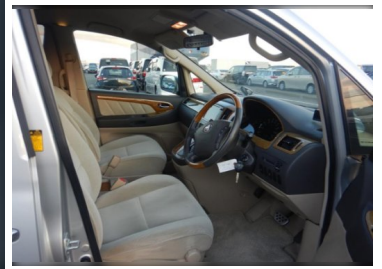

SUSSEX CAR CENTRE LIMITED

2006 Toyota Alphard AX L EDITION

£8,500

Engine: PETROL
Body: MPV
Gearbox: Automatic
Capacity: 2360cc
Colour:
Mileage: 29,000
Sussex Car Centre Ltd

East Sussex,

LOW MILAGE Stunning Car will arrive in the UK Feb. £100.00 will secure this car today!! Don't delay most of our cars are secured by the time they arrive. Please note photos are of the car in its raw state in Japan, the car will be fully valeted, Undersealed, Speedo to MPH and touchscreen UK Radio along with Warranty. We can provide upon request more photos including the engine bay and underside of the vehicles to show how clean and totally rust free they are. CODE 221