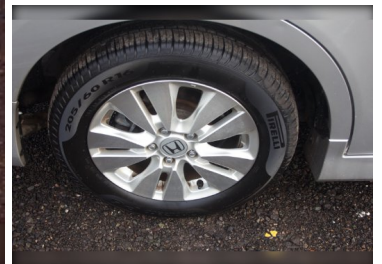

**SUSSEX CAR CENTRE LIMITED**

**2010 Honda Stepwagon 2010 SPADA NEW SHAPE**

**£9,995**

**Engine:** PETROL  
**Body:** MPV  
**Gearbox:** Automatic  
**Capacity:** 1990cc  
**Colour:**  
**Mileage:** 65,000  
**Sussex Car Centre Ltd**

East Sussex,

WOW RARE CAR AS NEW SHAPE WITH LAMINATE FLOORING  
HERE IN UK COMES UNDERSEALED, SERVICED AND UK  
SPEEDO AND A 12 MONTH WARRANTY, SEE VIDEO NICE CAR  
GRADE 4 B INSIDE CODE 466

Call:01273 569 082 | [www.sussexcarcentre.co.uk](http://www.sussexcarcentre.co.uk)