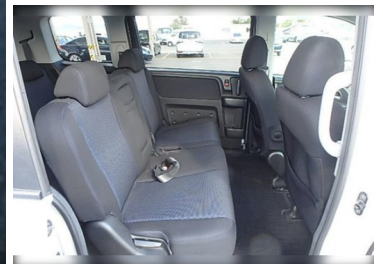

SUSSEX CAR CENTRE LIMITED

2008 Honda Stepwagon Spada S Z HDD Navi PKG

£6,995

Engine: PETROL
Body: MPV
Gearbox: Automatic
Capacity: 1990cc
Colour:
Mileage: 64,000
Sussex Car Centre Ltd

East Sussex,

Very Nice Car... Low milage. HERE IN THE UK NOW!!!!The photos are of the car in its raw state in Japan but this car will come fully valeted, undersealed, uk radio system fitted with uk sat nav, speedo conversion from KM to MPH ect £100.00 deposit secures this car today CODE 411